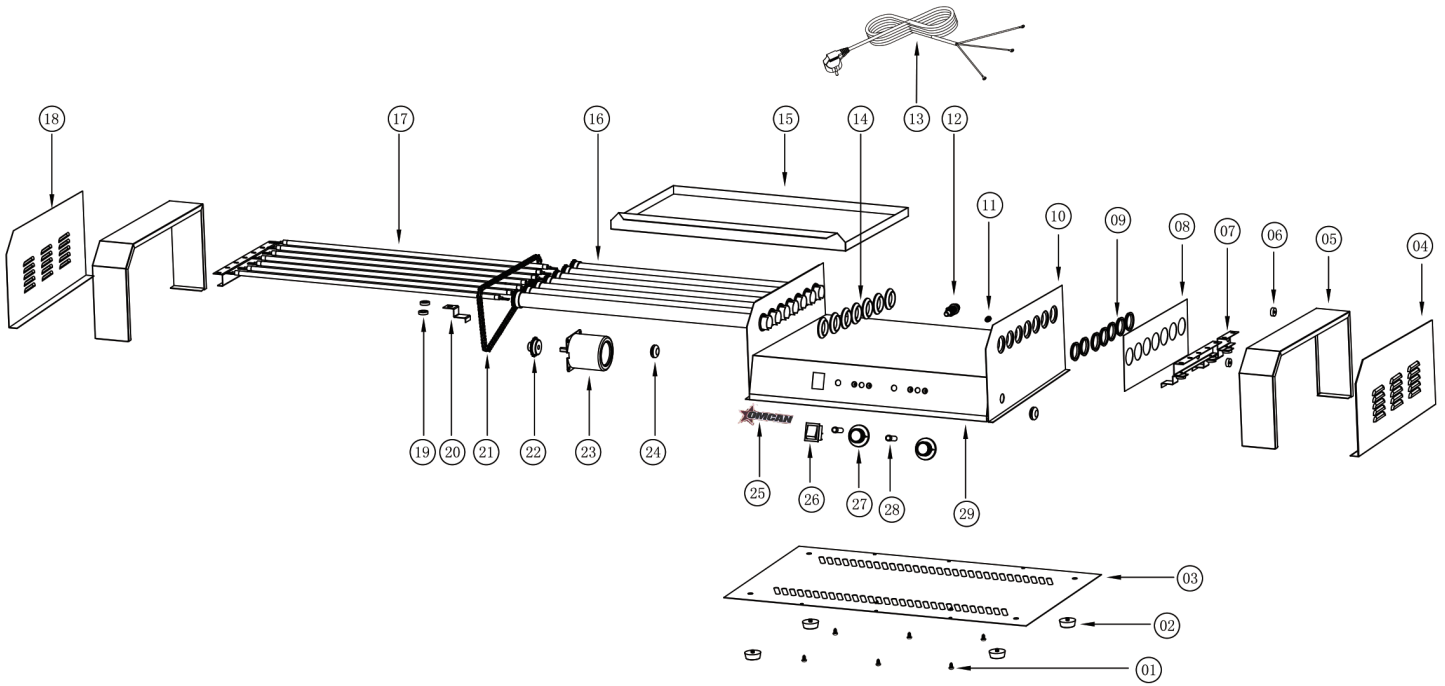

# Parts Breakdown

Model FW-CN-0009-E 44133

# Parts Breakdown

## Model FW-CN-0009-E 44133

Item No.	Description	Position	Item No.	Description	Position	Item No.	Description	Position
64679	Tapping Screw for 44133	1	64701	Ground Wire Screw for 44133	11	64715	5 Roller Chain for 44133	21
64680	Rubber Foot for 44133	2	64702	Fuse for 44133	12	64718	Wheel Gear for 44133	22
64683	Bottom Plate for 44133	3	64703	Power Plug for 44133	13	63458	Motor for 44133	23
64686	Right Side Plate for 44133	4	64704	Rubber Gasket for 44133	14	64719	Gasket for 44133	24
64689	Left and Right Frame for 44133	5	64707	Oil Tray for 44133	15	64720	Logo for 44133	25
64690	Silicone Pad for 44133	6	64708	Roller for 44133	16	64721	Switch for 44133	26
64693	4 Roller Heating Element Fixed Plate for 44133	7	64709	Heating Pipe for 44133	17	64722	Temperature Controller with Knob for 44133	27
64691	5 Roller Heating Element Fixed Plate for 44133	7	64712	Left Side Plate for 44133	18	64723	Indicator Light for 44133	28
64696	Left and Right Roller Fixed Plate for 44133	8	64713	Insulated Gasket for 44133	19	64724	Decal Sticker for 44133	29
64697	Roller Sleeve for 44133	9	64714	Insulation Pad for 44133	20			
64700	Right Inside Plate for 44133	10	64717	4 Roller Chain for 44133	21			